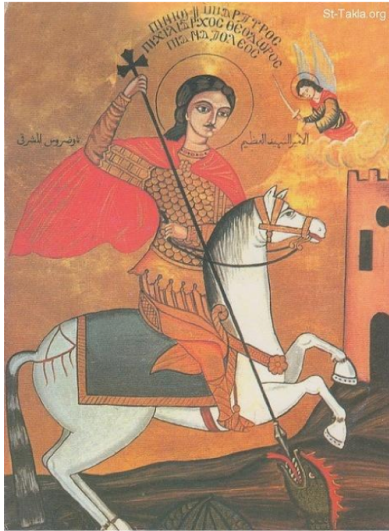

Comparison of icons of St. Theodore, St. Philopater and St. George

St. Theodore

- Holding a spear
- Slaying a dragon
- Archangel Michael in background
- White horse

St. Philopater Mercurius

- Holding 2 crossed swords
- Slaying a king on a horse
- Archangel Michael in background
- Black horse

St. George

- Holding a spear
- Slaying a dragon
- Empress in the background
- White horse